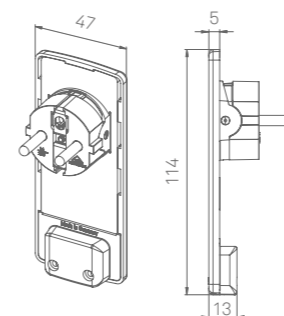

EVoline Plug / Plug Fix / PlugMini Fix

Hinged plug - Increased trip prevention

The extra-flat EVoline Plug easily fits behind every piece of furniture. Its intelligent hinge mechanism turns the grip into a lever - this way the plug can be removed from the socket without the use of force. Even if the cable is jerked, the plug is released without damage. The EVoline Plug has won numerous awards for its smart ergonomics and minimalist design.

Plug
Loser Stecker zum Anschluss an 3-adrige Kabel.

Plug
Loose plug, for connection to 3 wire cable

Plug Fix
Mit installiertem Kabel und Kupplung oder Mehrfachsteckdose.

Plug Fix
With installed cable and coupling or multiple socket.

PlugMini Fix
Der extra kleine und flache PlugMini Fix vereint die Vorzüge des bewährten Plug Fix in einem noch kleineren Gehäuse. Mit fest installiertem Kabel.

PlugMini Fix
The PlugMini Fix is smaller than the PlugFix and still has all the advantages. Supplied with fitted cable.