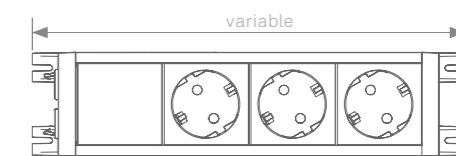

EVoline U-Dock

Under-Desk power bar

The aluminium profile of the EVoline U-Dock can be attached to, below or in front of the worktop in a variety of ways. As a robust basis for a professional power and data supply, it includes freely configurable power and data connections as well as safety modules for the protection of employees and machines. The electrically isolated interchangeable modules can be exchanged at any time.

Lieferbare Farben

Available colours

Silber
Silver

Schwarz
Black

Optional:
Endkappe mit
Befestigungswinkel

Optional:
end cap with
mounting bracket

Verschiedene
Befestigungsmöglichkeiten
finden Sie im Kapitel: