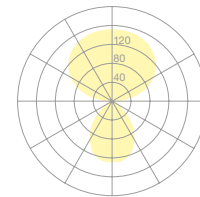

Oberfläche: ● Chrom (CR), ● Aluminium (AL) oder ○ Weiss (WE); Kabel: transparent (DALI: schwarz)

Surface: ● chrome (CR), ● aluminium (AL) ou ○ blanc (WE) câble: transparent (DALI: noir)

$\eta = 80.06\% \text{ cd}/1000 \text{ lm}$